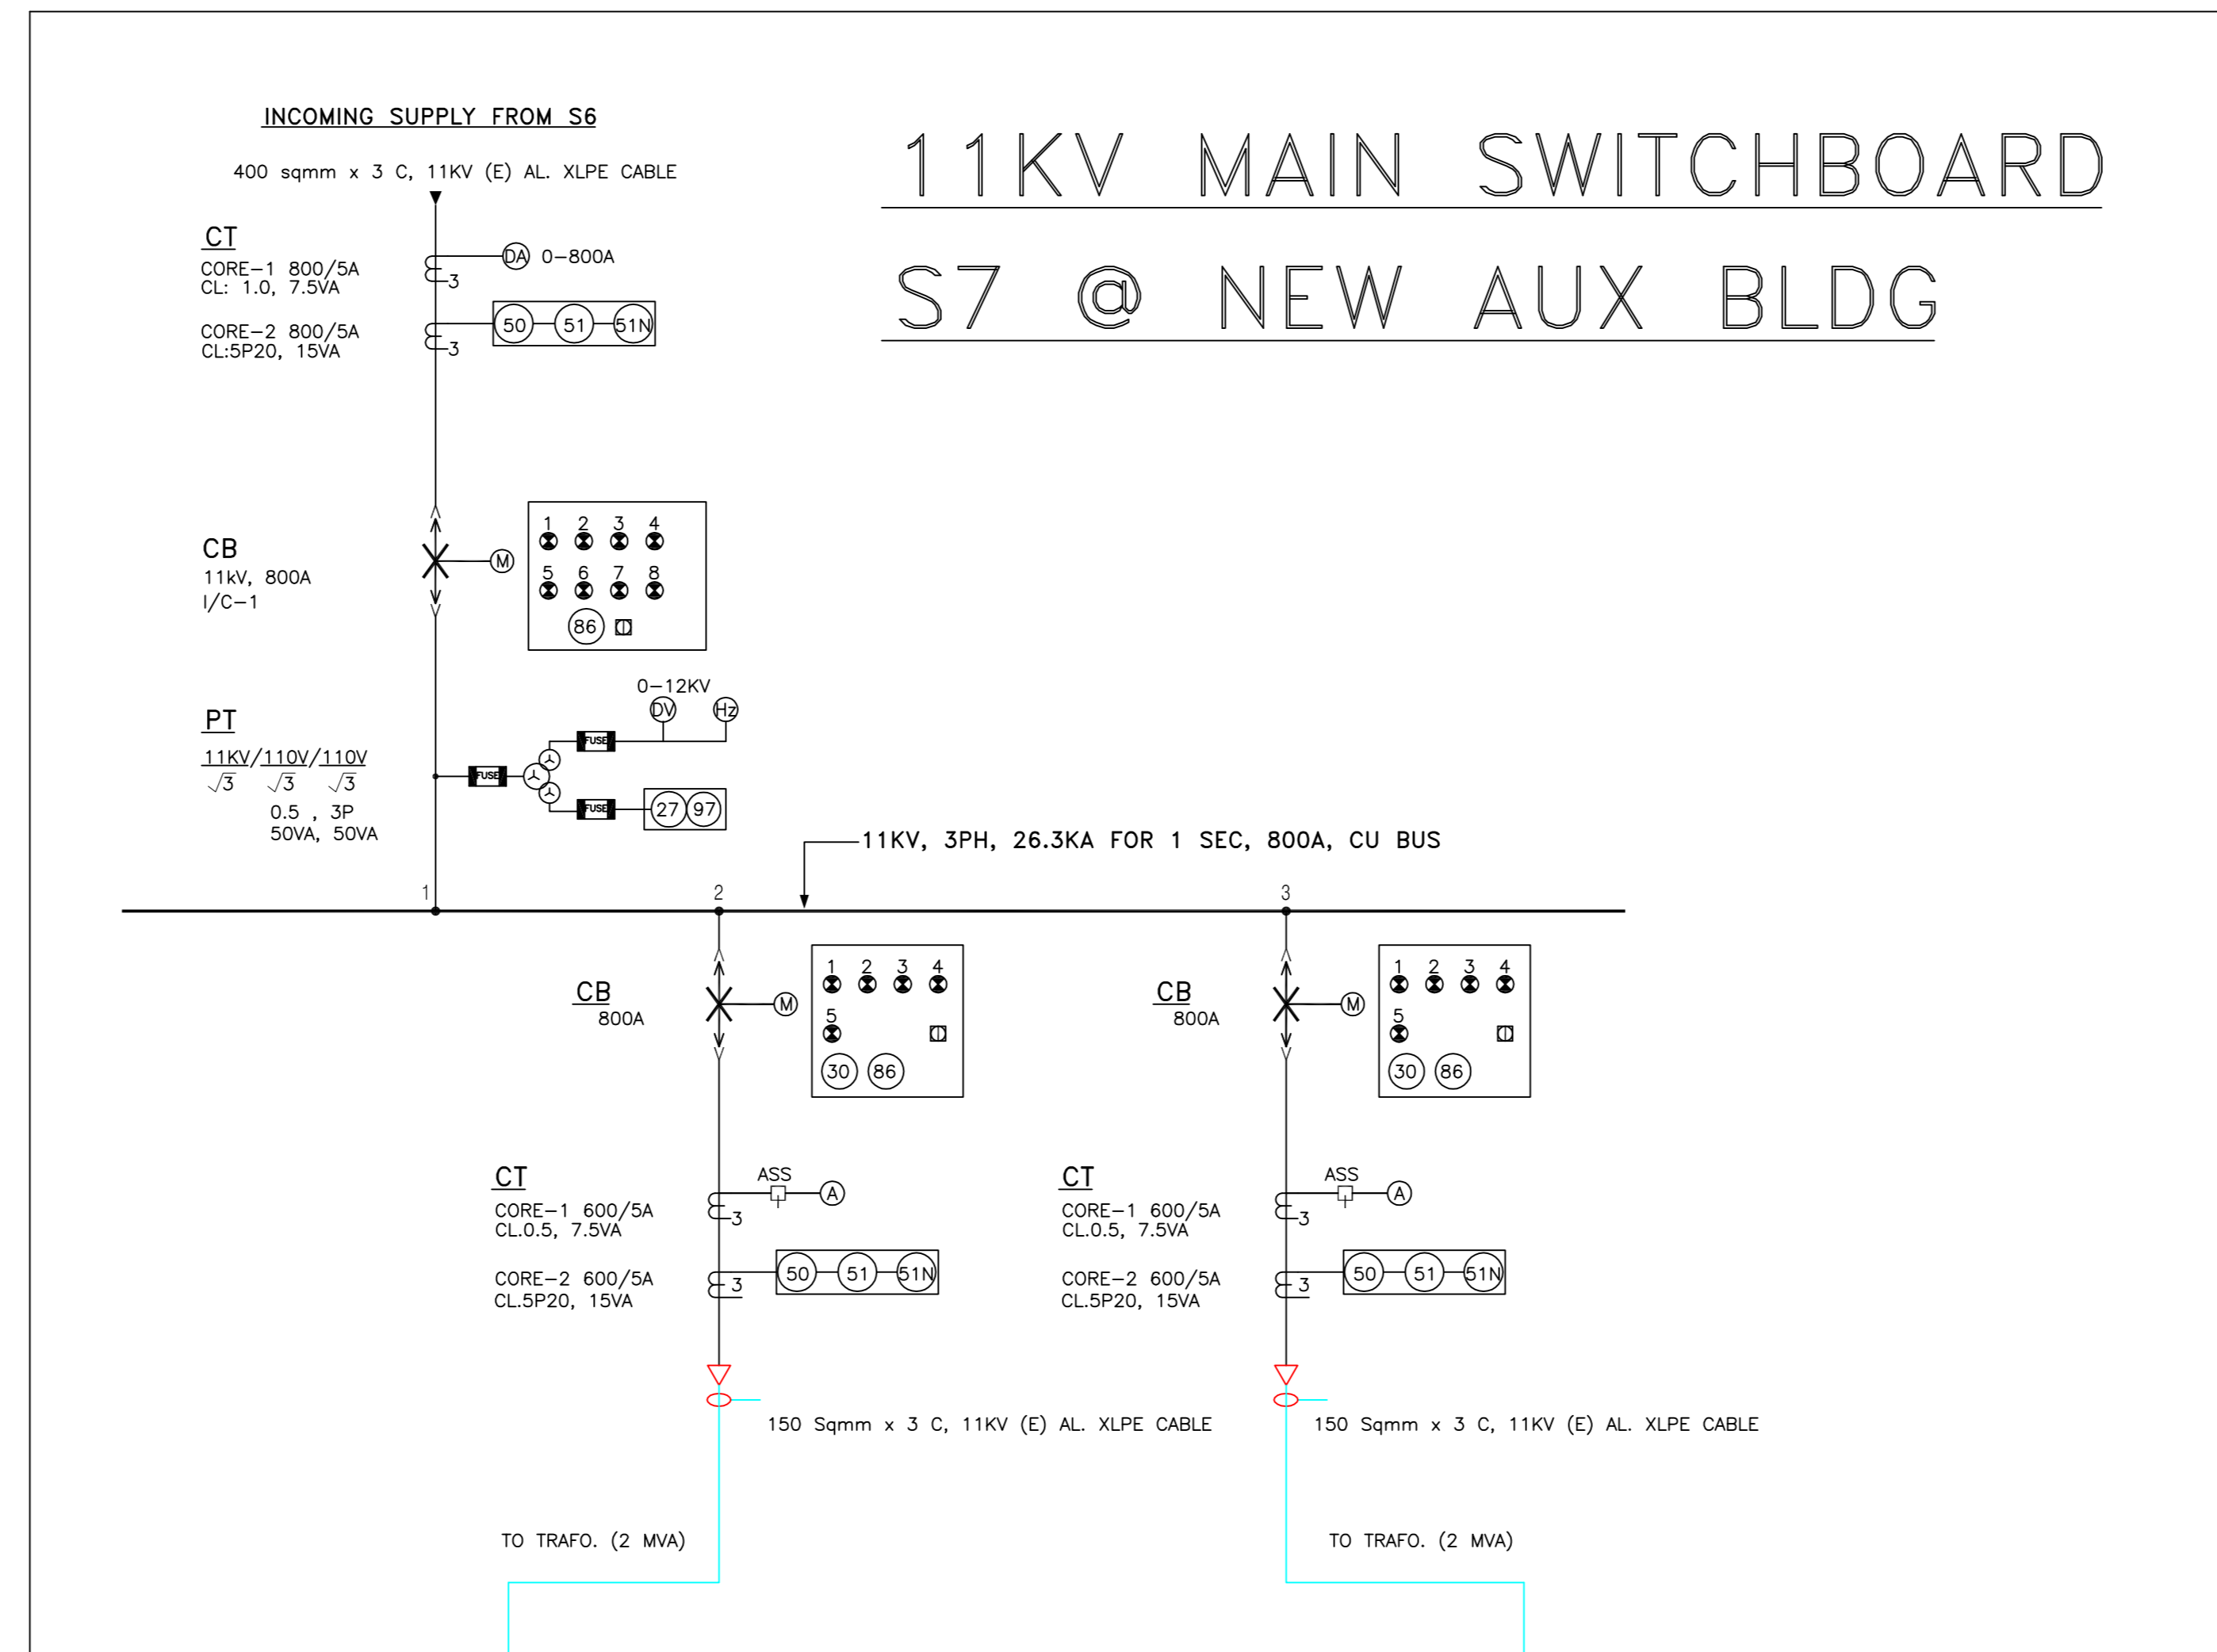

NORMAL POWER DISTRIBUTION (LAB BLDG)

POWER DISTRIBUTION (AUX.BLDG)

CONNECTED APFC = 135 kVAR

EMERGENCY POWER DISTRIBUTION