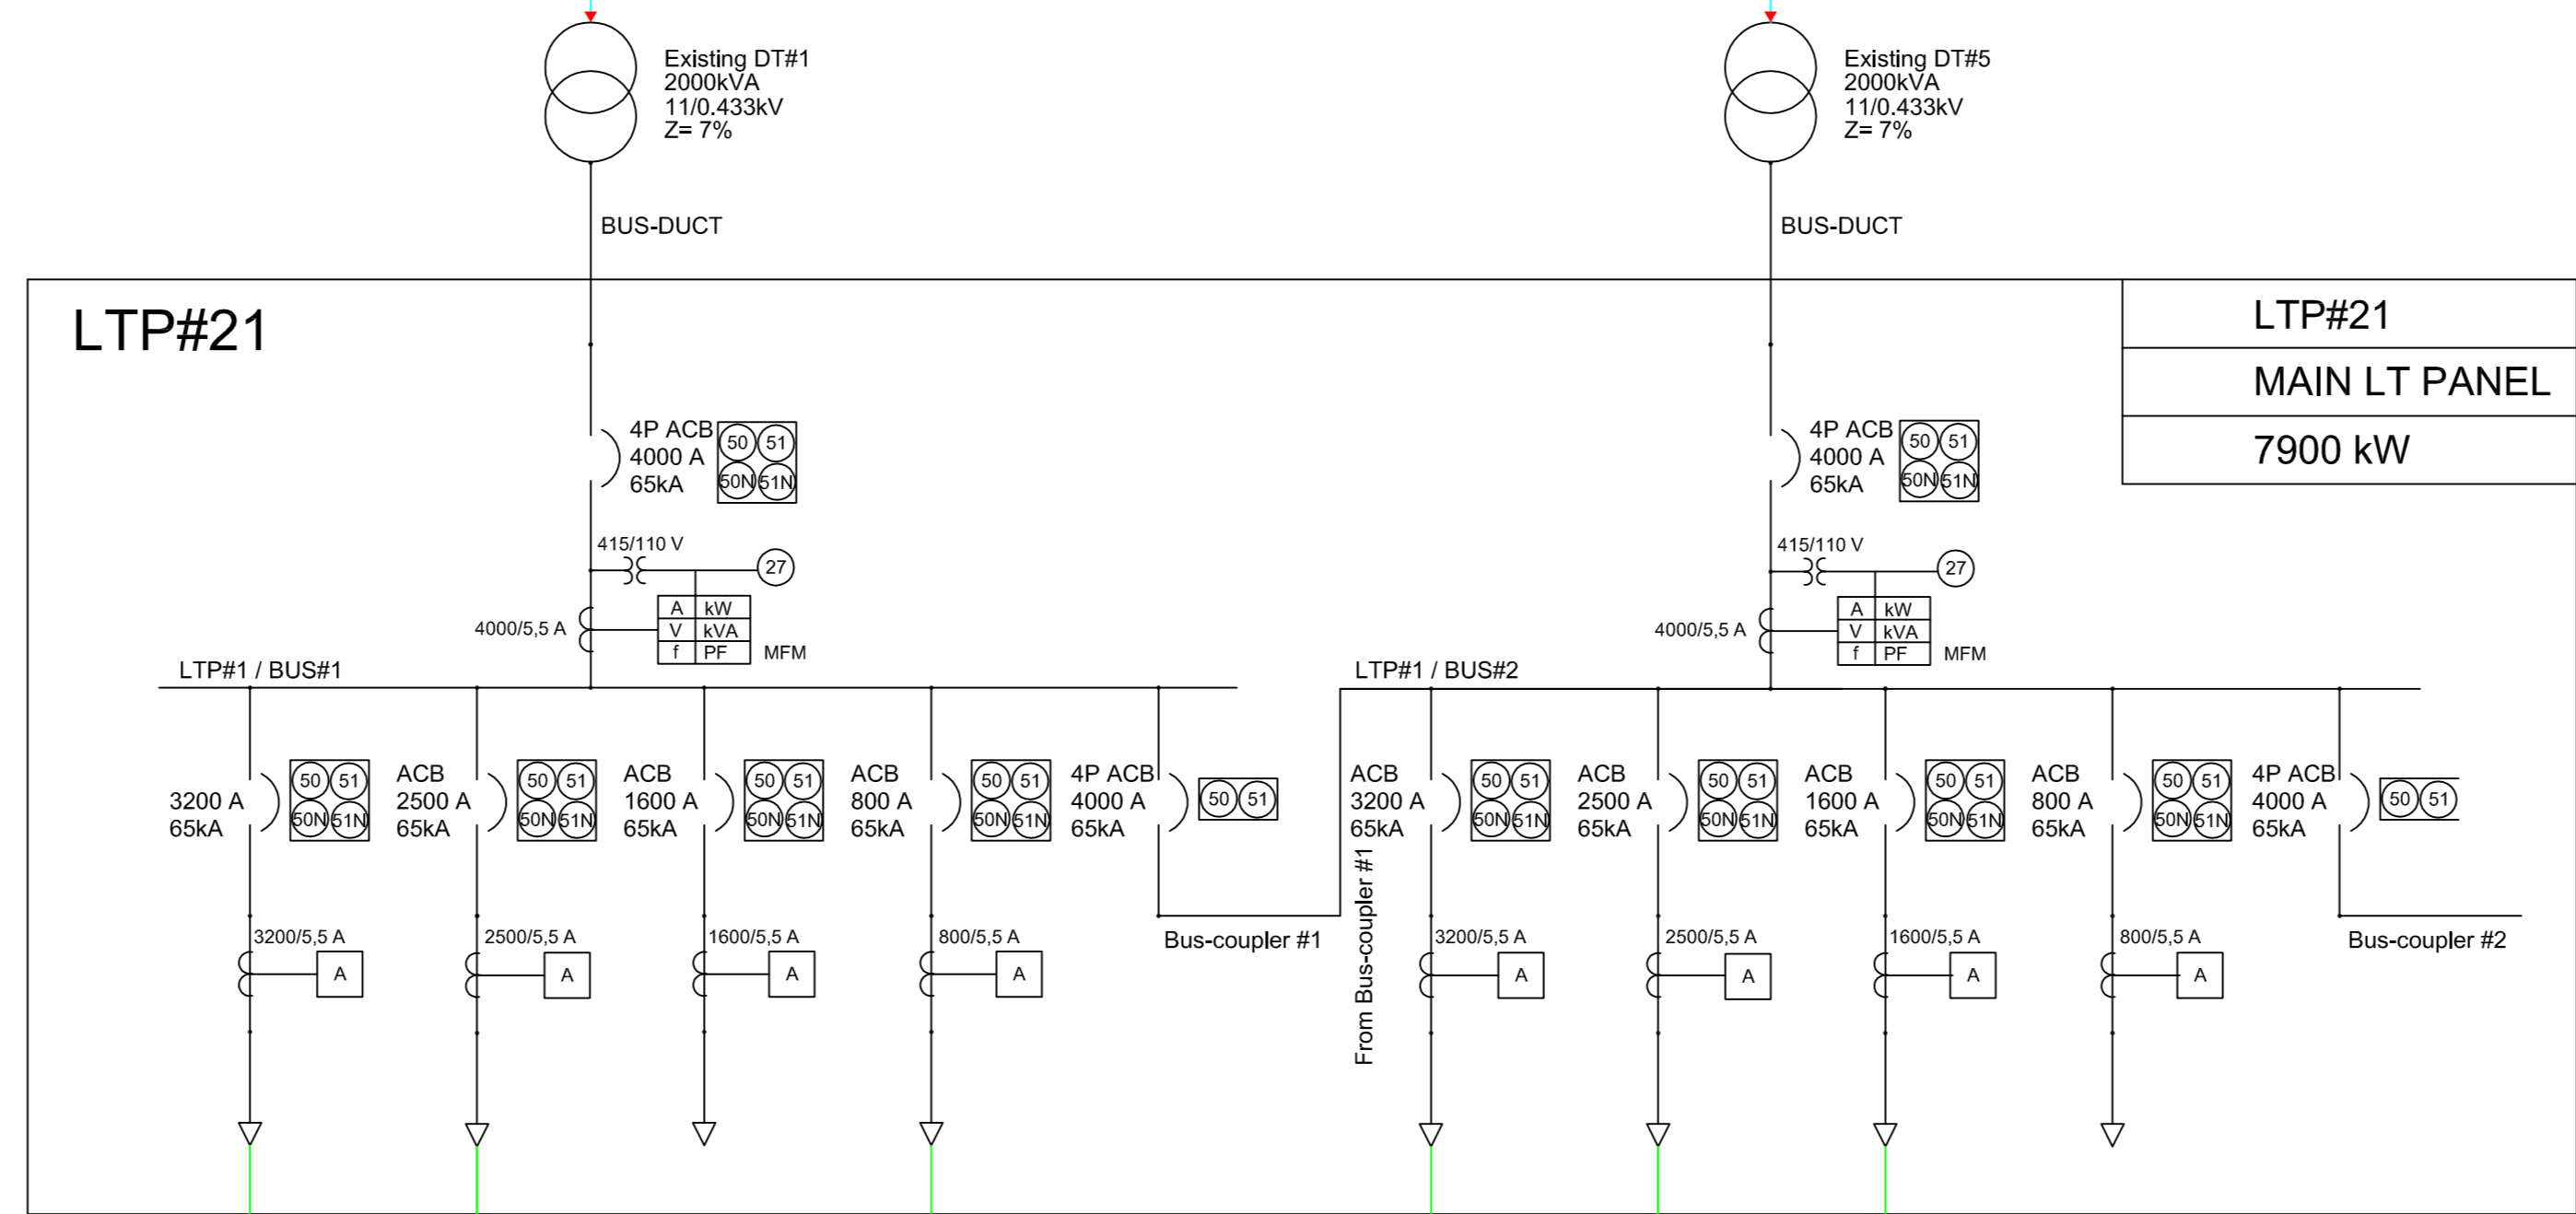

NORMAL POWER DISTRIBUTION (LAB BLDG)

POWER DISTRIBUTION (AUX.BLDG)

CONNECTED APFC = 135 kVAR

EMERGENCY POWER DISTRIBUTION