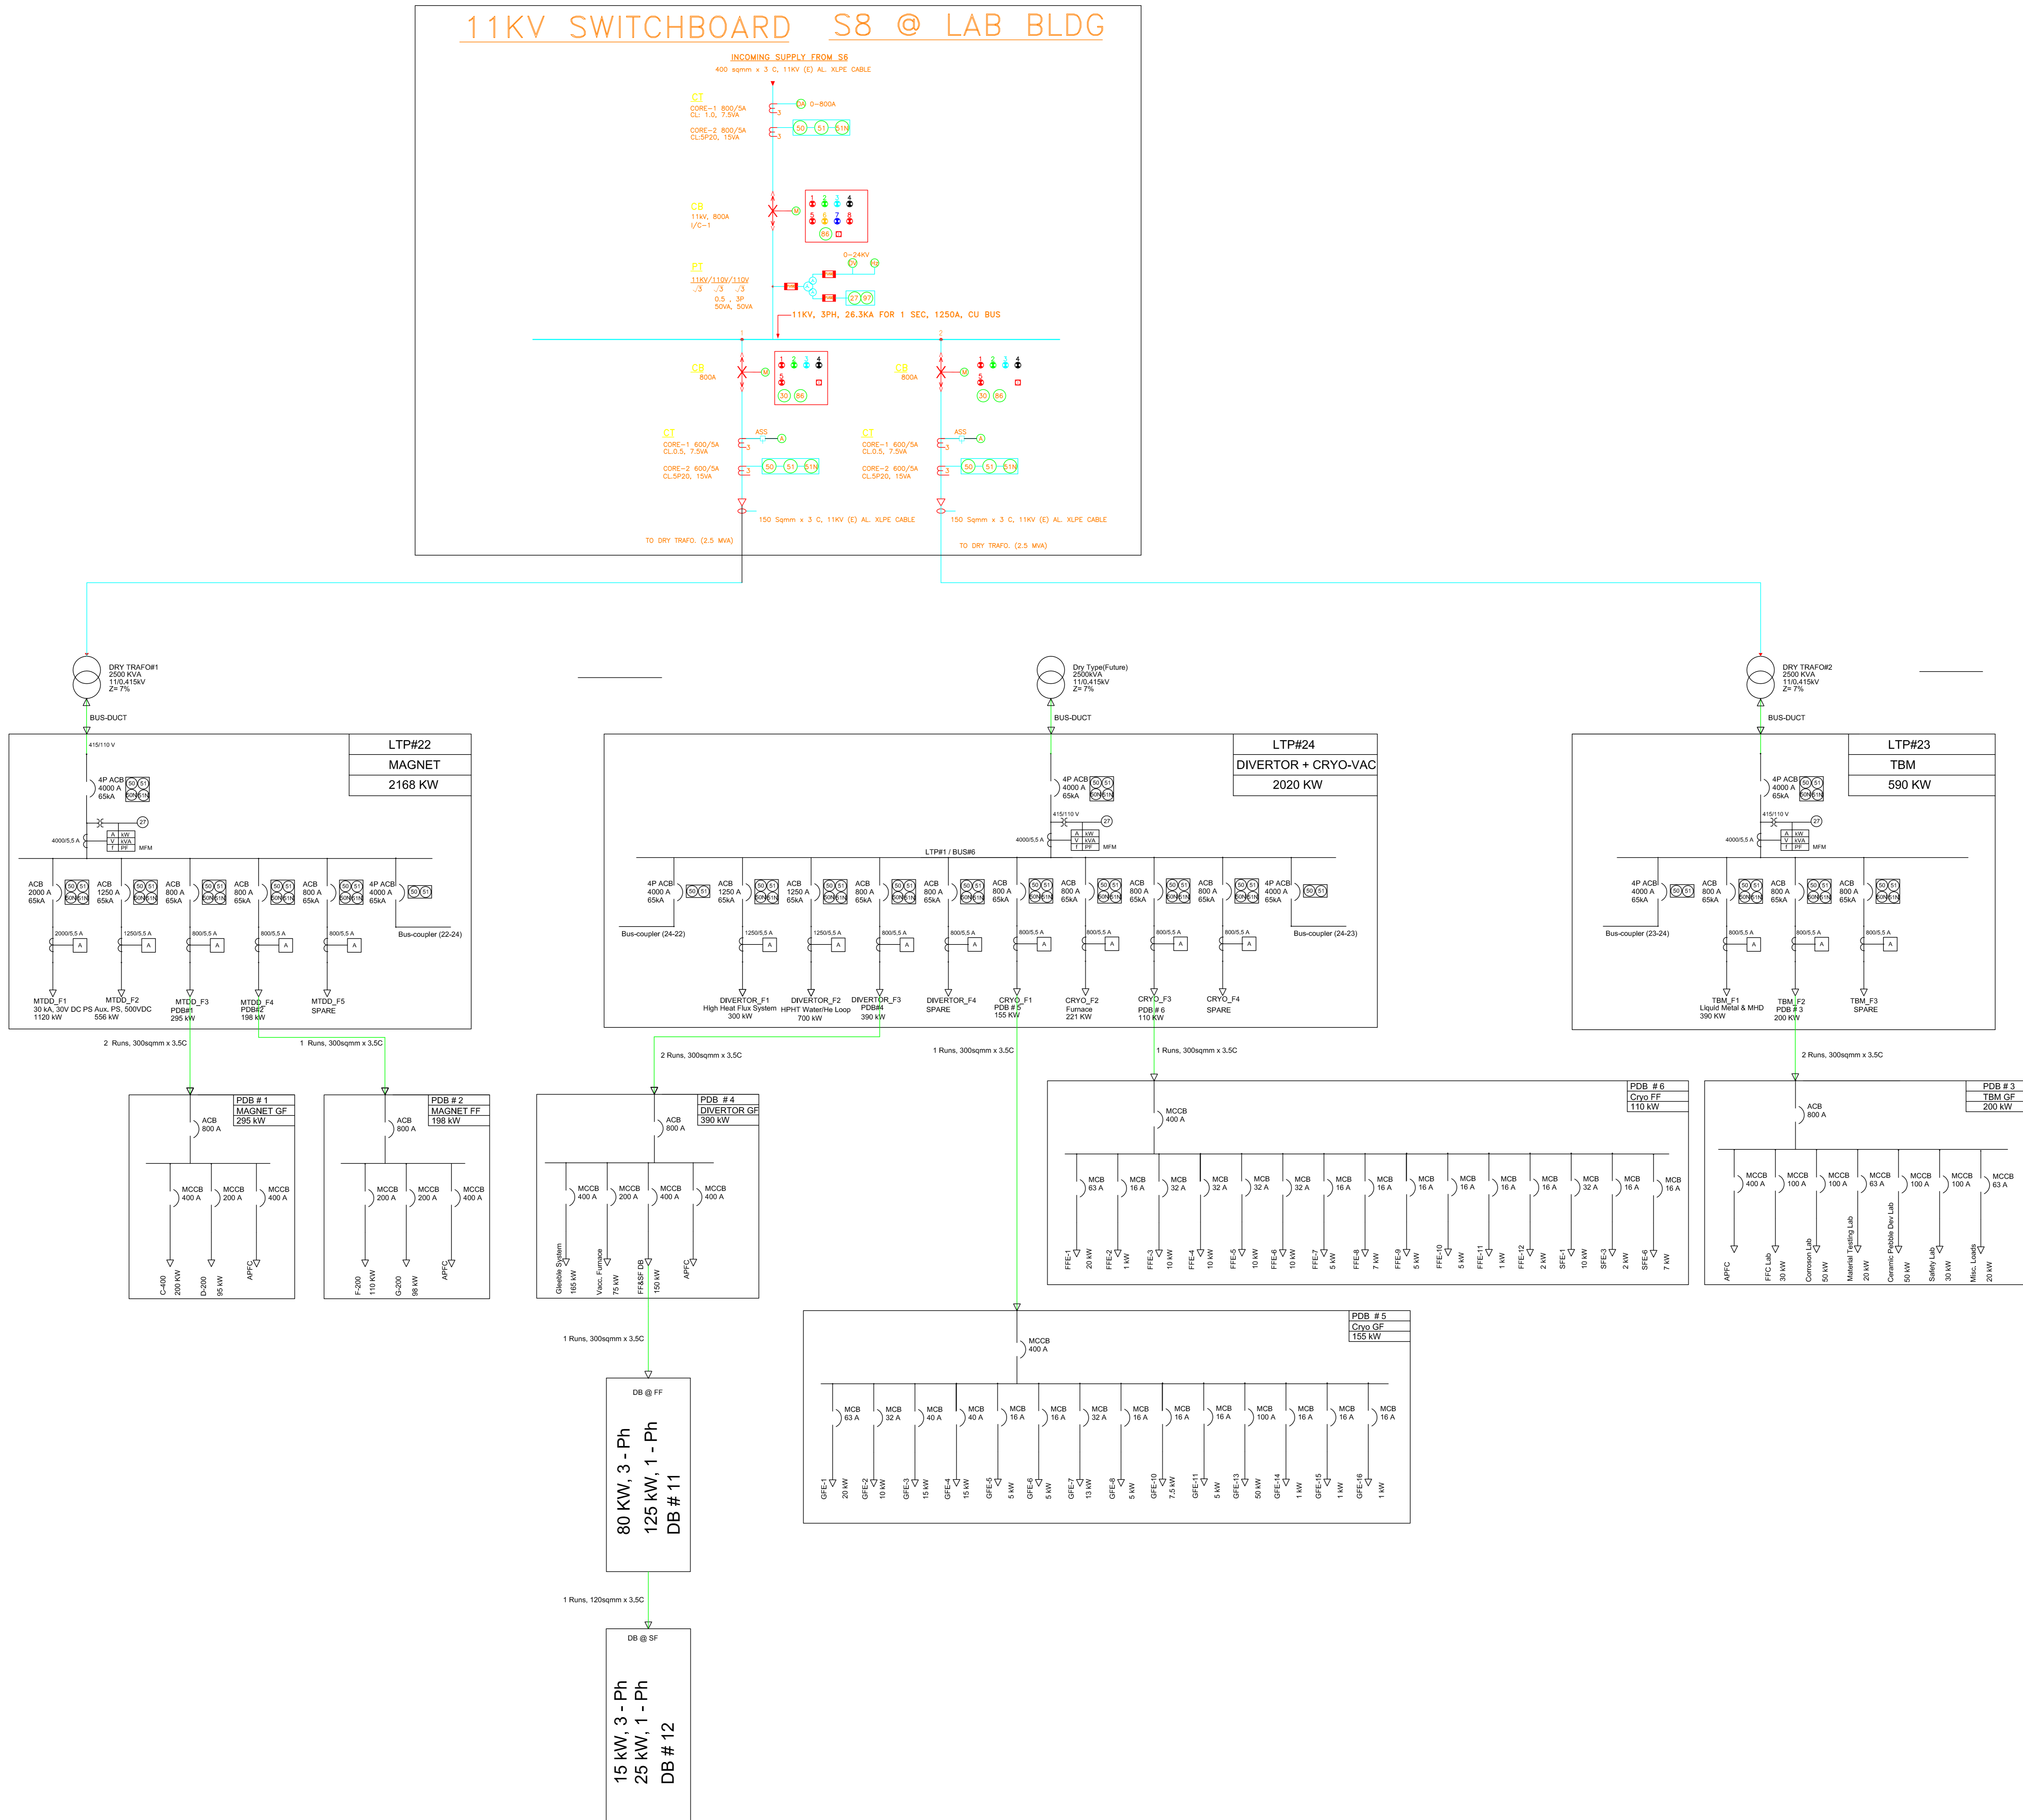

NORMAL POWER DISTRIBUTION (LAB BLDG)

POWER DISTRIBUTION (AUX.BLDG)

CONNECTED APFC = 135 kVAR

EMERGENCY POWER DISTRIBUTION