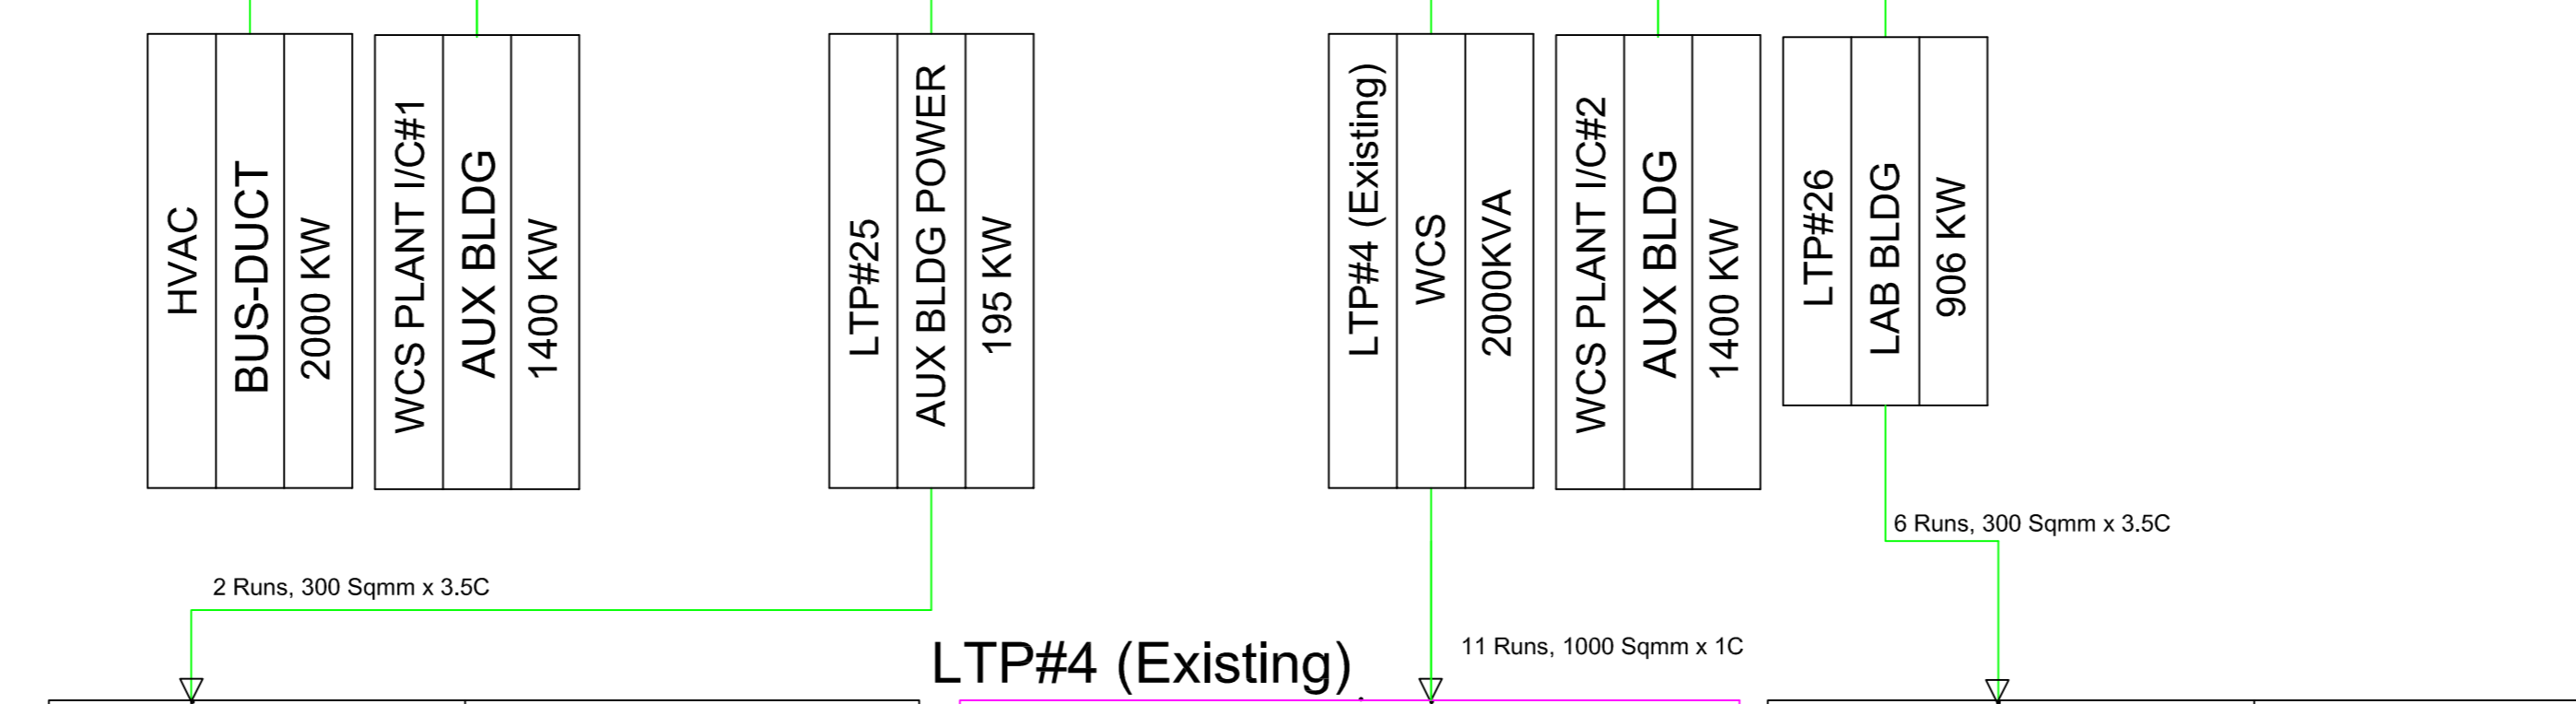

NORMAL POWER DISTRIBUTION (LAB BLDG)

POWER DISTRIBUTION (AUX.BLDG)

CONNECTED APFC = 135 kVAR

EMERGENCY POWER DISTRIBUTION