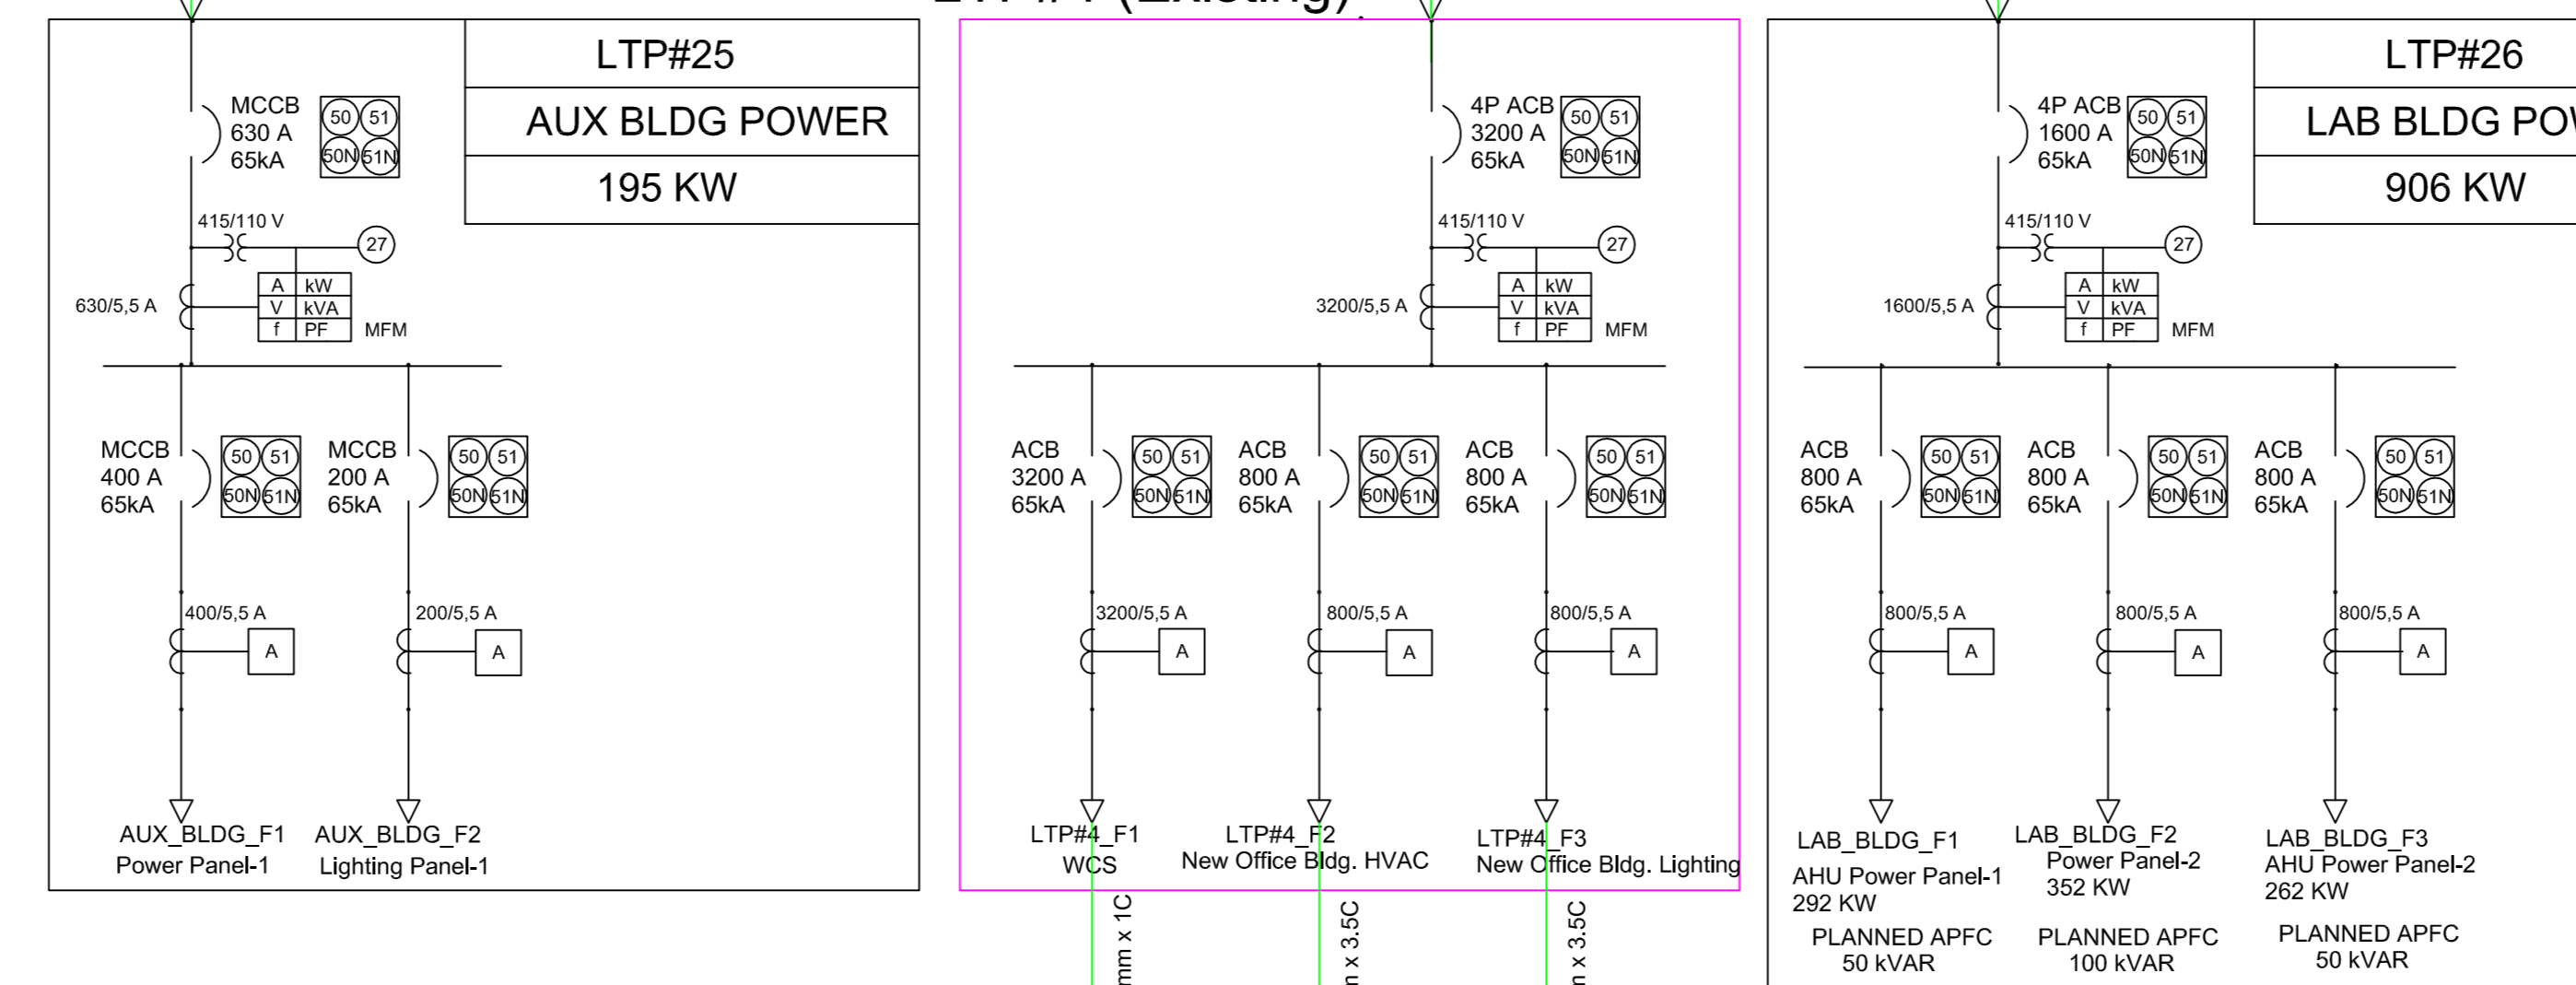

NORMAL POWER DISTRIBUTION (LAB BLDG)

POWER DISTRIBUTION (AUX.BLDG)

CONNECTED APFC = 135 kVAR

EMERGENCY POWER DISTRIBUTION